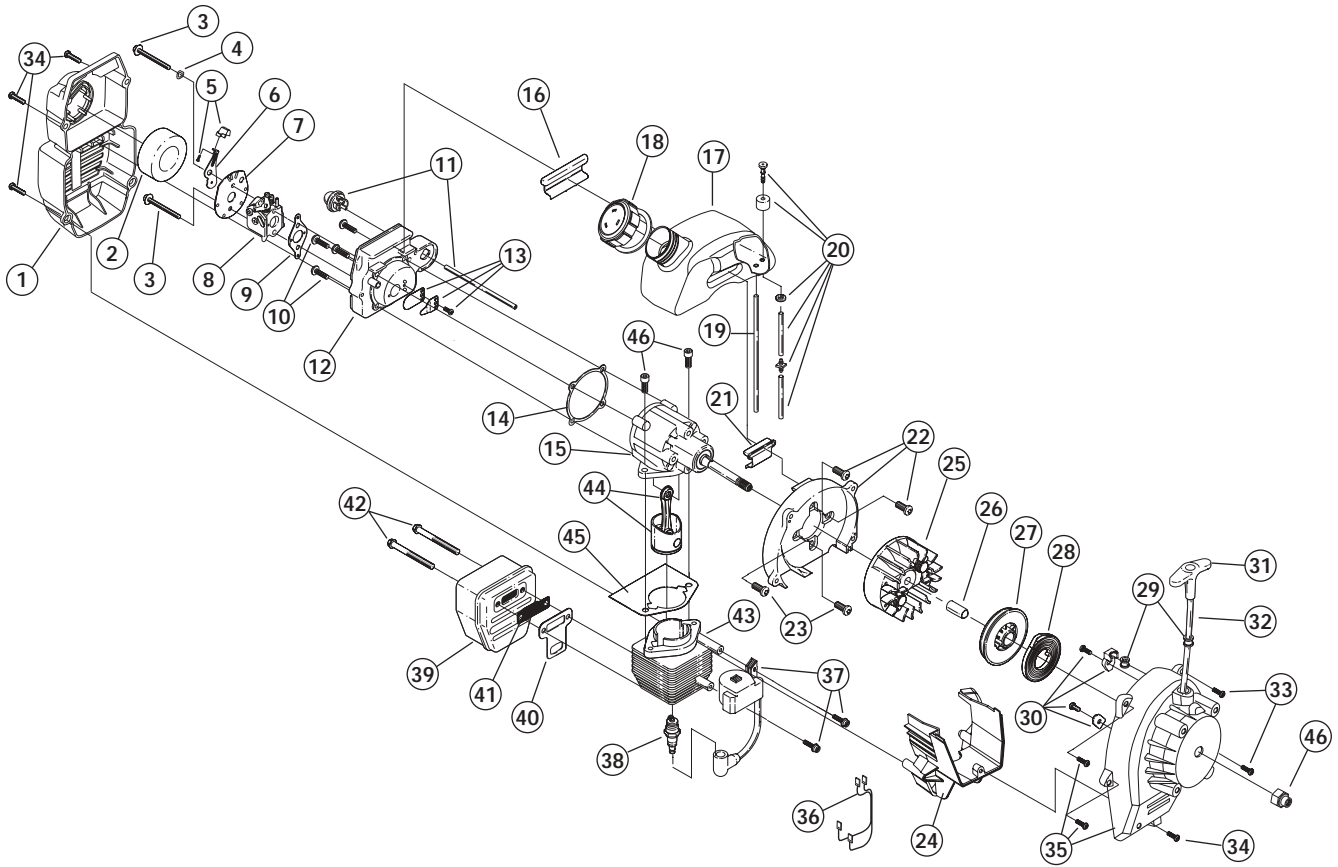

ENGINE PARTS - MODEL RGBV3100E 2-CYCLE PETROL MULCHING BLOWER VACUUM

PPN- 41ASBGV037

<u>Item</u>	<u>Part No.</u>	<u>Description</u>	<u>Item</u>	<u>Part No.</u>	<u>Description</u>
1	791-182059	Air Cleaner/Muffler Cover Assembly (includes 2 & 34)	29	791-611061	Rope Guide
2	791-180350B	Air Cleaner Filter	30	791-180930	Pulley Retainer Assembly
3	791-180351	Carburetor Mounting Screw Assembly	31	791-181079	Pull Handle
4	791-180226	Wavey Washer	32	791-613103	Rope
6	791-182070	Choke Knob and Screw	33	791-181862	Housing Screw
5	753-04418	Choke Lever Assembly (includes 5)	34	791-181345	Cover Screw
7	753-04419	Choke Plate Assembly (includes 6)	35	791-181931	Starter Housing Assembly (includes 28-34)
8	753-04106	Carburetor Assembly W/Limiter Caps (includes 9 & 20)	36	791-182402	Wire Lead Assembly
9	791-610675	Carburetor Gasket	37	791-182081	Module Assembly
10	791-181860	Carb Mount Screw	38	791-147095	Spark Plug
11	791-683974	Primer and Hose Assembly	39	791-182066	Muffler Assembly (includes 40-42)
12	753-1196	Carb Mount Assembly (includes 10 & 14)	40	753-04159	Exhaust Gasket
13	791-684451	Reed Assembly	41	791-182066	Spark Arrestor
14	753-1208	Carburetor Mount Gasket	42	791-147575	Muffler Mounting Bolt Assembly
15	791-182775	Crank Case Service Assembly (includes 10 & 23)	43	753-04323	Cylinder Assembly (includes 45 & 46)
16	791-612134	Rear Mounting Pad	44	753-04367	Piston and Rod Assembly
17	753-04310	Fuel Tank Assembly (includes 18-20)	45	753-1197	Cylinder Gasket
18	753-182400	Fuel Cap Assembly	46	791-182723	Cylinder Bolt
19	791-181086	Fuel Return Line	47	791-181524	Crankshaft Extension
20	791-682039	Fuel Line Assembly	*	753-04134	Engine Gasket Kit
21	791-145308	Front Mounting Pad	*	753-04113	O.E.M. Carburetor Repair Kit (Zama)
22	791-153520	Shroud Assembly	*	791-180091	Gasket Diaphragm Repair Kit (Zama)
23	791-181861	Shroud Screw	*	753-1209	Piston Ring
24	791-182401	Shroud Extension (includes 34)	*	753-04156	Short Block Assembly (includes 10, 15, 23, 38, 42 - 45)
25	791-182736	Flywheel Assembly			
26	791-181525	Spacer			
27	753-04232	Recoil Pulley Assembly			
28	791-613102	Recoil Spring			
			*		Items Not Shown